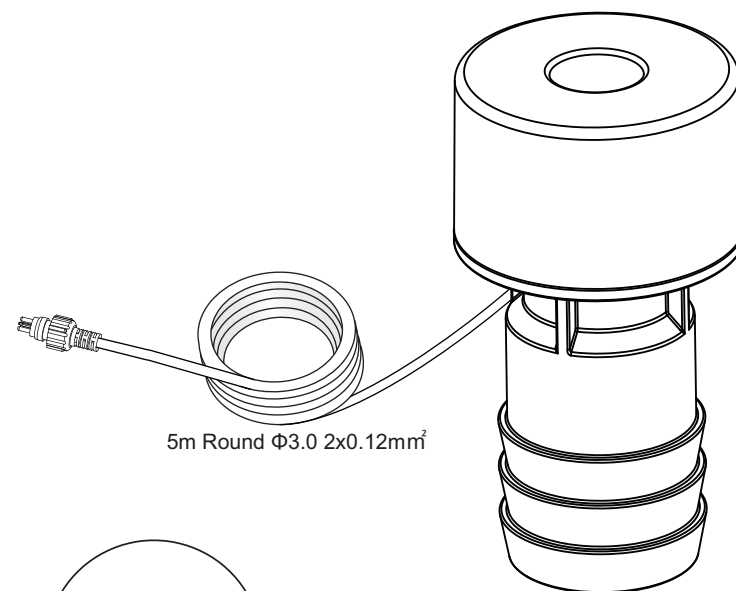

Fontana

8009431

5m Round $\Phi 3.0$ 2x0.12mm²

SMD LED 6x warm white 12V 1W