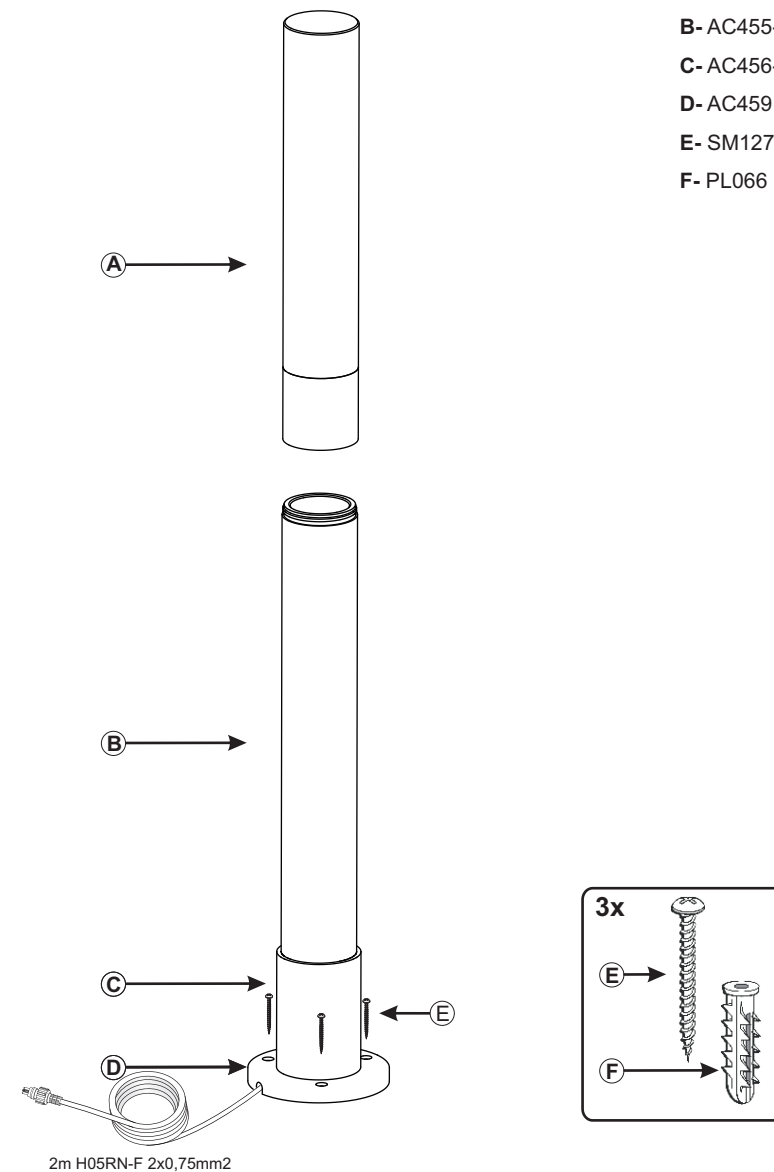

Nina

4111601

- A- GS053
- B- AC455-1
- C- AC456-1
- D- AC459
- E- SM127
- F- PL066

MR16 Power LED warm white
12V 6W GU5.3

MI3687

MR16 Power LED warm white
12V 6W GU5.3

Art. nr. 6157011