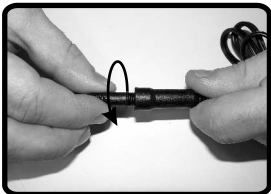

Flo

3170191

3 Watt On/Off 5.000 Failure < 5% after 1000h
 190 Lumen Non dimmable Failure < 10% after 6000h
 3000 Kelvin Instant full light Flux > 80% after 6000h
 10.000 Hours Power factor > 0,5 CRI > 65

Mr16 LED
 12V 3W GU5.3
 Art. Nr. 6193011

choose number of tubes. (max. 4)
Art.201-04823-B148

Light source.

Base

Spike