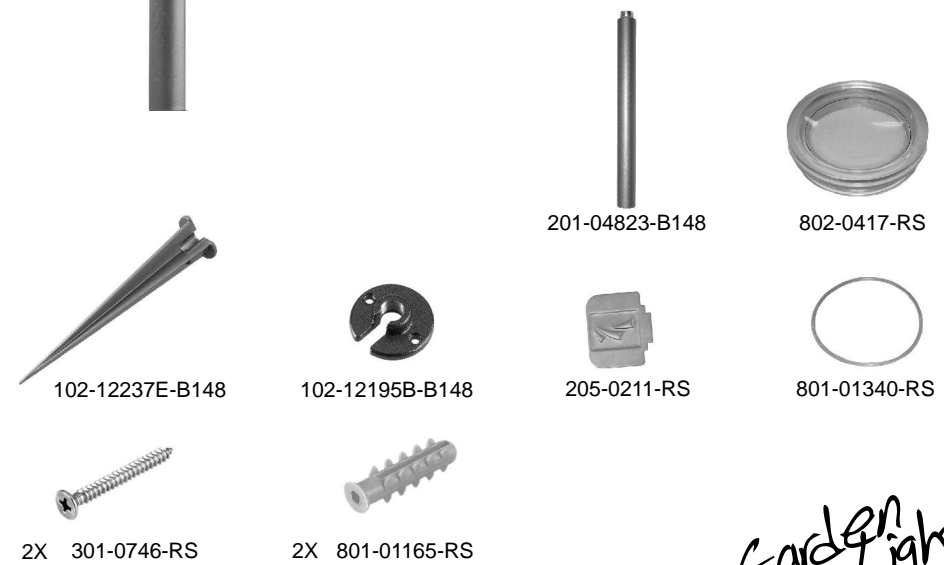

Flo

3170191

3 Watt On/Off 5.000 Failure < 5% after 1000h
 190 Lumen Non dimmable Failure < 10% after 6000h
 3000 Kelvin Instant full light Flux > 80% after 6000h
 10.000 Hours Power factor > 0,5 CRI > 65

Mr16 LED
 12V 3W GU5.3
 Art. Nr. 6193011

choose number of tubes. (max. 4)
Art.201-04823-B148

Light source.

Base

Spike