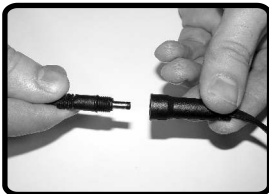

Flo

3170191

3 Watt On/Off 5.000 Failure < 5% after 1000h
 190 Lumen Non dimmable Failure < 10% after 6000h
 3000 Kelvin Instant full light Flux > 80% after 6000h
 10.000 Hours Power factor > 0,5 CRI > 65

Mr16 LED
 12V 3W GU5.3
 Art. Nr. 6193011

choose number of tubes. (max. 4)
Art.201-04823-B148

Light source.

Base

Spike