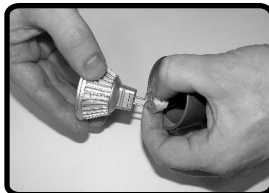

Mr16 LED
 12V 3W GU5.3
 Art. Nr. 6193011

choose number of tubes. (max. 4)
Art.201-04823-B148

Light source.

Base

Spike