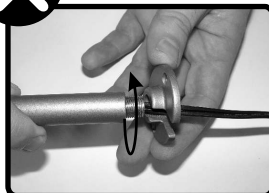

Mr16 LED
 12V 3W GU5.3
 Art. Nr. 6193011

choose number of tubes. (max. 4)
Art.201-04823-B148

Light source.

Base

Spike