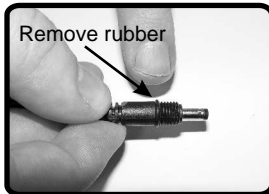

choose number of tubes. (max. 4)
Art.201-04823-B148