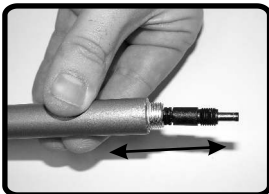

choose number of tubes. (max. 4)
Art.201-04823-B148