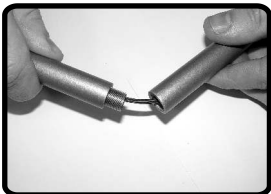

Flo

3170191

3 Watt On/Off 5.000 Failure < 5% after 1000h
 190 Lumen Non dimmable Failure < 10% after 6000h
 3000 Kelvin Instant full light Flux > 80% after 6000h
 10.000 Hours Power factor > 0,5 CRI > 65

Mr16 LED
 12V 3W GU5.3
 Art. Nr. 6193011

choose number of tubes. (max. 4)
Art.201-04823-B148

Light source.

Base

Spike