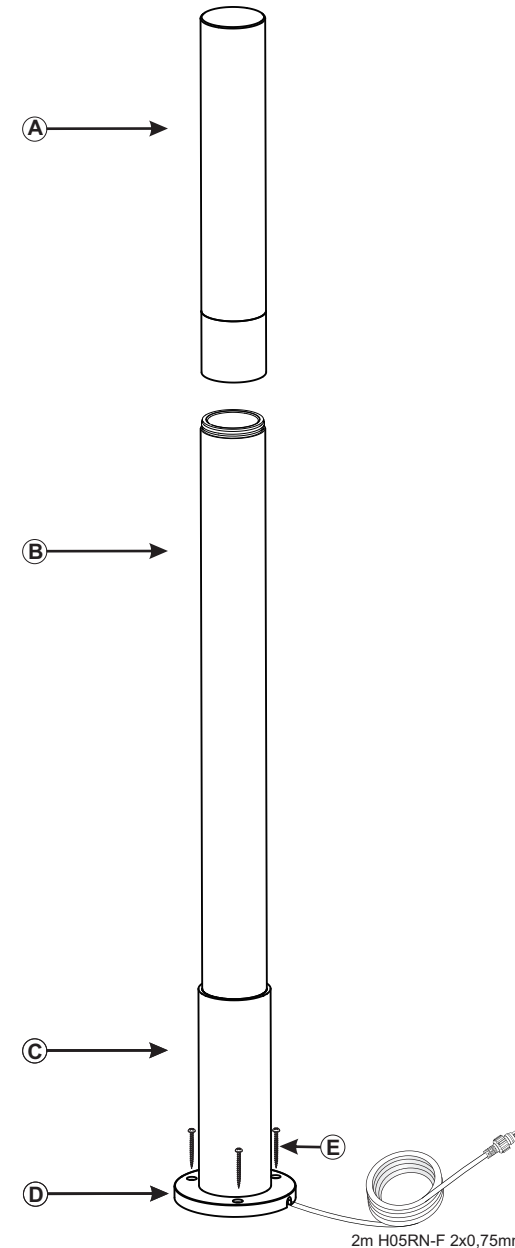

Nodin

4073601

- A- GS053
- B- AC455
- C- AC456
- D- AC459
- E- SM127
- F- PL066

MR16 Power LED warm white
12V 6W GU5.3

MI3551

GardenLights
DESIGN COLLECTION

2m H05RN-F 2x0,75mm2

GardenLights
DESIGN COLLECTION

MR16 Power LED warm white
12V 6W GU5.3

Art. nr. 6157011