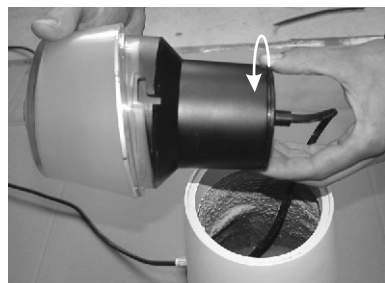

Art: 6158011
Remove lens