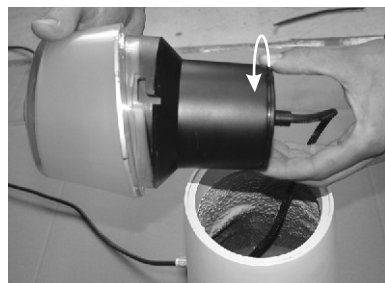

Sprig

3575591

HALOGEN

LED

 LIGHTSOURCE **NOT** INCLUDED CHOOSE YOUR LIGHTSOURCE

Gardenlights advises LED
LED=Lange levensduur / Long lifetime / Longue durée / Lange lebensdauer

502-03179/802-0889-RS-A081B

107-12194A-B012B

2X 801-01165-RS

2X 301-0746-RS

Art: 6158011
Remove lens