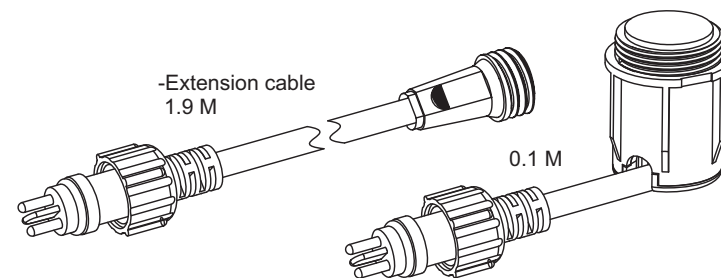

Bena

4086601

-Glass clear
GS041-1

-Glass frosted
GS041

-Rubber
RB068

-Spring
AC390

-LED unit
smd LED 12V 0.5W
OT154

Stainless Steel Ring (Not included)

-Art. 4082601
Model Bena R1