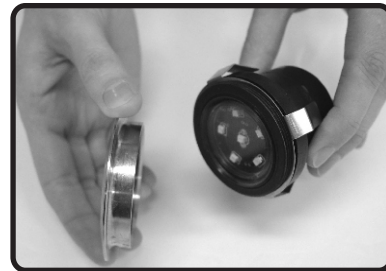

Sirius

4113601 LED blue 12V 1W - 5 Lumen

SMD LED unit 6x
12V 1W
blue

SS ring should be tightened before final assembly.