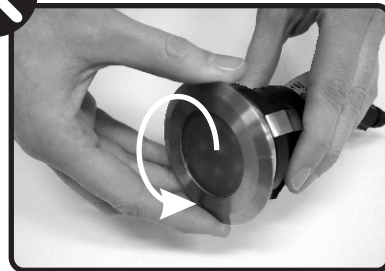

Sirius

4113601 LED blue 12V 1W - 5 Lumen

SMD LED unit 6x
12V 1W
blue

SS ring should be tightened before final assembly.