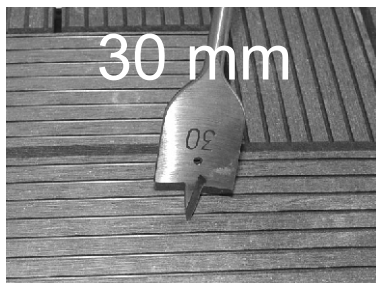

Atria

4092601 LED blue 12V 0,5W - 2 Lumen

SMD LED unit 3x
12V 0.5W
blue
Art. nr.1165101

AC 447

GS 041 (Frosted)
GS 041-1 (Clear)

RB068

AC297

30 mm