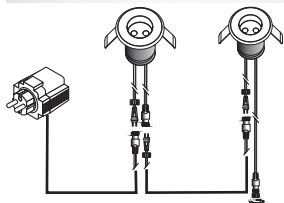

Atria

4092601 LED blue 12V 0,5W - 2 Lumen

SMD LED unit 3x
12V 0.5W
blue
Art. nr.1165101

AC 447

GS 041 (Frosted)
GS 041-1 (Clear)

RB068

AC297

30 mm