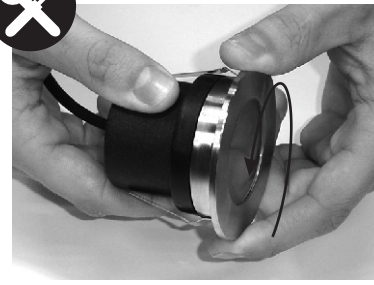

0.7 kWh/1000h

LED unit 6x LED
12V 1W
warm white
Art. nr.1066101

SS ring should be tightened before final assembly.