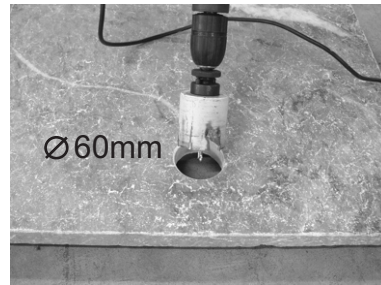

0.7 kWh/1000h

LED unit 6x LED
12V 1W
warm white
Art. nr.1066101

SS ring should be tightened before final assembly.