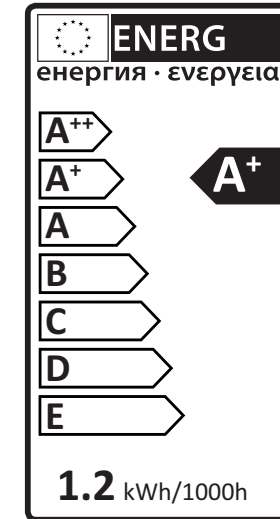

# Aureus

4041601

2 Watt	On/Off 10.000	Failure 5% after 1000h
43 Lumen	Non dimmable	Failure 10% after 6000h
3000 Kelvin	Instant full light	Flux 80% after 6000h
20.000 Hours	Power factor 0,5	CRI 65

LED unit 12x LED  
12V 2W  
warm white  
Art. nr. 1068101