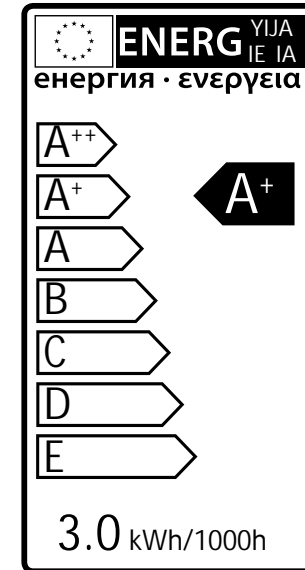

Arigo

4116601

3 Watt On/Off 5.000 Failure < 5% after 1000h
 190 Lumen Non dimmable Failure < 10% after 6000h
 3000 Kelvin Instant full light Flux > 80% after 6000h
 10.000 Hours Power factor > 0,5 CRI > 65