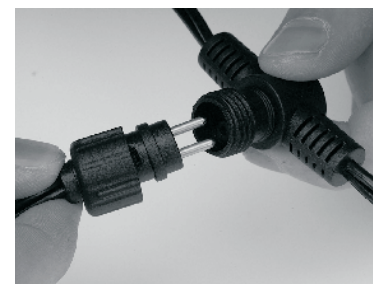

*Garden Lights*  
www.garden-lights.nl

*Garden Lights*  
www.garden-lights.nl

Note:  
For use with MR16 power LED 12V 6W GU5.3 (Art. 6157011) remove reflector.