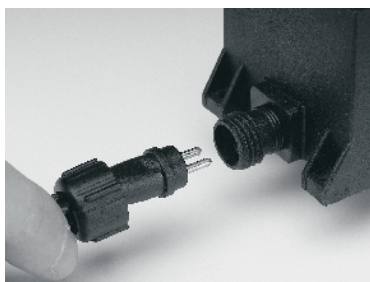

*Garden Lights*  
www.garden-lights.nl

*Garden Lights*  
www.garden-lights.nl

Note:  
For use with MR16 power LED 12V 6W GU5.3 (Art. 6157011) remove reflector.