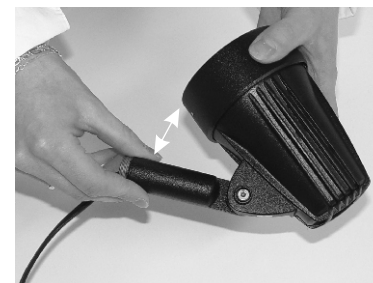

*Garden Lights*  
www.garden-lights.nl

*Garden Lights*  
www.garden-lights.nl

Note:  
For use with MR16 power LED 12V 6W GU5.3 (Art. 6157011) remove reflector.