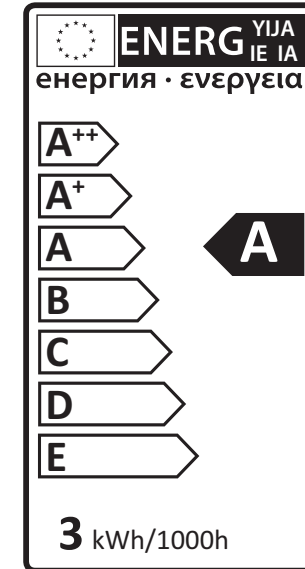

# Corvus

3117011

4 Watt	On/Off 10.000	Failure < 5% after 1000h
110 Lumen	Non dimmable	Failure < 10% after 6000h
3000 Kelvin	Instant full light	Flux > 80% after 6000h
20.000 Hours	Power factor > 0,5	CRI > 65