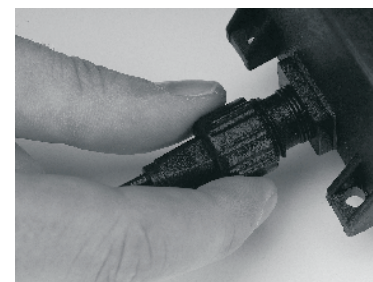

*Garden Lights*  
www.garden-lights.nl

*Garden Lights*  
www.garden-lights.nl

Note:  
For use with MR16 power LED 12V 6W GU5.3 (Art. 6157011) remove reflector.