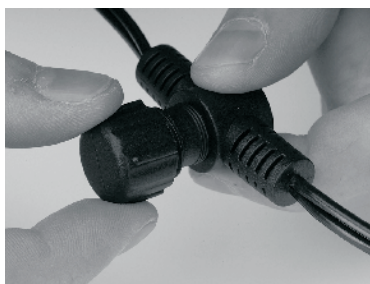

*Garden Lights*  
www.garden-lights.nl

*Garden Lights*  
www.garden-lights.nl

Note:  
For use with MR16 power LED 12V 6W GU5.3 (Art. 6157011) remove reflector.