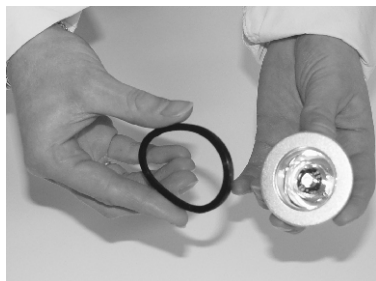

*Garden Lights*  
www.garden-lights.nl

*Garden Lights*  
www.garden-lights.nl

Note:  
For use with MR16 power LED 12V 6W GU5.3 (Art. 6157011) remove reflector.