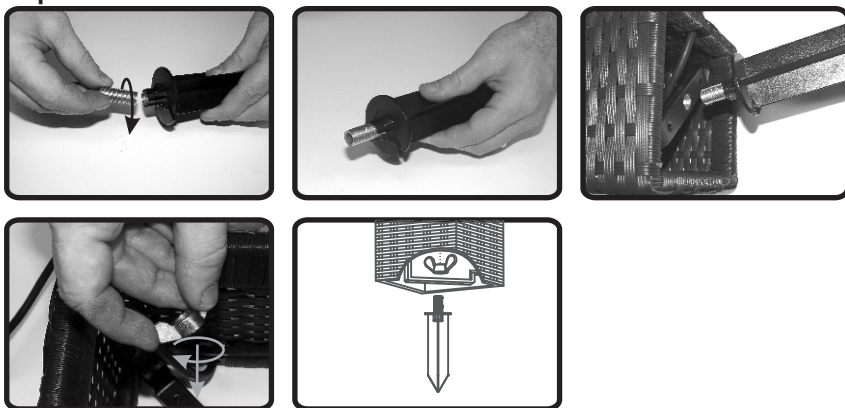

Power LED warm white
12V 6W E27

PRI.: 230V~50Hz
SEC.: 12V Max: 10,5W

Garden Lights

MI3542

Garden Lights

Base

Spike

Light source