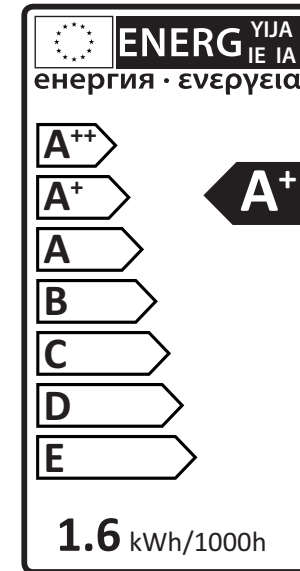

# Callisto

3094071

2 Watt	On/Off 10.000	Failure < 5% after 1000h
109 Lumen	Non dimmable	Failure < 10% after 6000h
3000 Kelvin	Instant full light	Flux > 80% after 6000h
20.000 Hours	Power factor > 0,5	CRI > 65