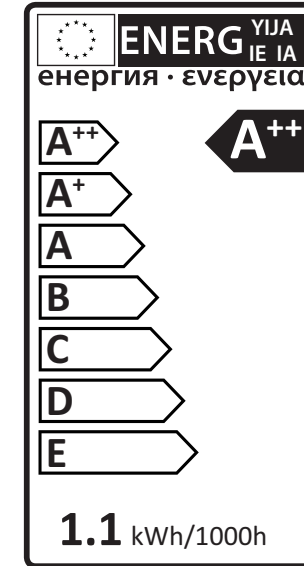

Kolossos

3544461

2 Watt On/Off 10.000 Failure < 5% after 1000h
 88 Lumen Non dimmable Failure < 10% after 6000h
 6000 Kelvin Instant full light Flux > 80% after 6000h
 20.000 Hours Power factor > 0,5 CRI > 65