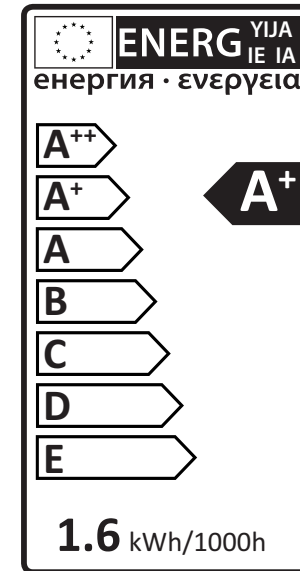

Albus

4024601

2 Watt	On/Off 10.000	Failure < 5% after 1000h
109 Lumen	Non dimmable	Failure < 10% after 6000h
3000 Kelvin	Instant full light	Flux > 80% after 6000h
20.000 Hours	Power factor > 0,5	CRI > 65