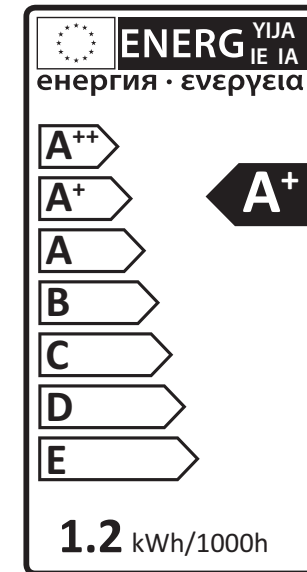

# Rumex

3134171

2 Watt	On/Off 10.000	Failure < 5% after 1000h
64 Lumen	Non dimmable	Failure < 10% after 6000h
3000 Kelvin	Instant full light	Flux > 80% after 6000h
20.000 Hours	Power factor > 0,5	CRI > 65

Power LED Bulb  
12V 2 W G5.3  
Warm white  
Art. nr.6159011