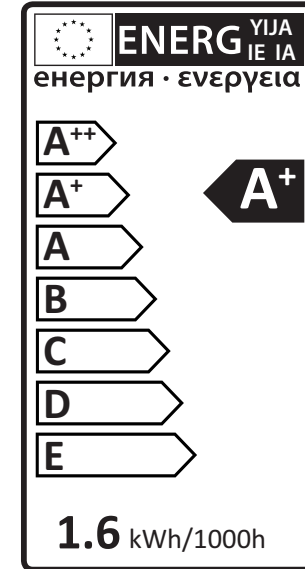

Orion

4012601

2 Watt	On/Off 10.000	Failure < 5% after 1000h
113 Lumen	Non dimmable	Failure < 10% after 6000h
6000 Kelvin	Instant full light	Flux > 80% after 6000h
20.000 Hours	Power factor > 0,5	CRI > 65